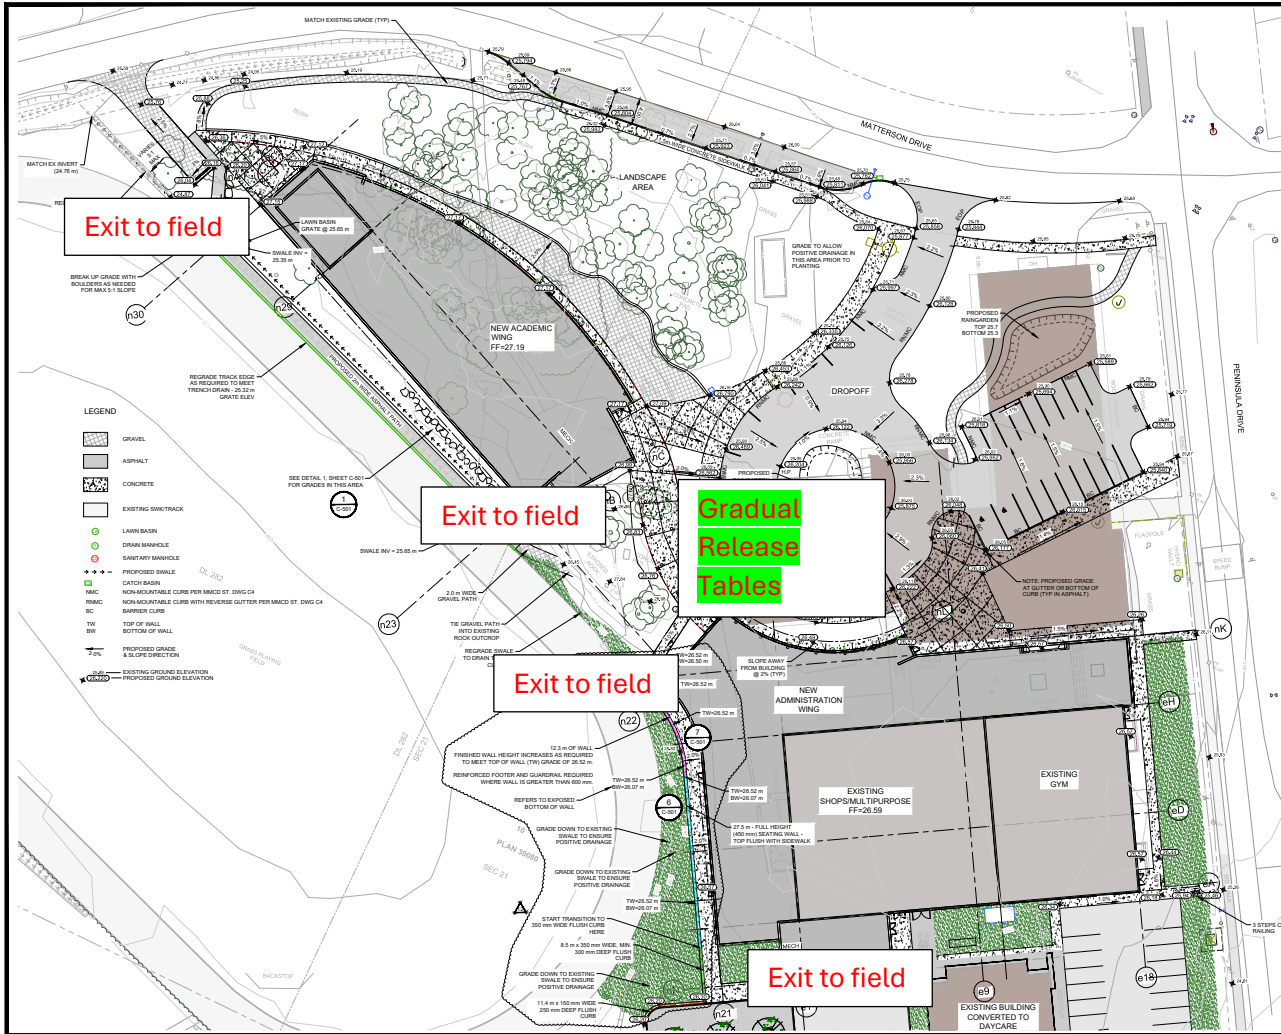

Ucluelet Secondary School EMERGENCY MARSHALLING & GRADUAL RELEASE AREA

In the case of a gradual release situation at USS, please check in at the gradual release tables as indicated above. Once school staff has verified that you are listed on the student’s demographic form the student will be released into your care.

In the event of a gradual release event please practice patience and mindfulness as school staff reconnects you with your loved one(s) as quickly as possible.